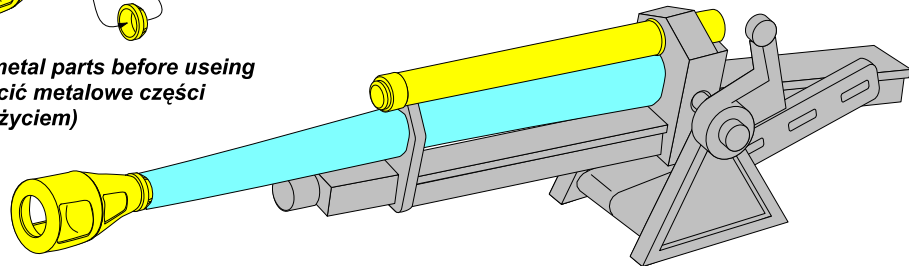

Please note that, for purpose of improvement ABER sets designs are subjects to change without notice.
Proszę mieć na uwadze fakt, że zestawy ABER mogą ulec zmianie ze względu na ulepszenia, bez powiadomienia.