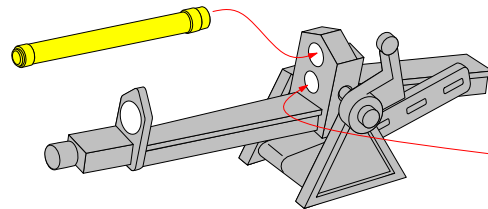

German 105 mm L/28 Barrel with muzzle brake for LeFH 18M/2 & Wespe Sd.Kfz.124

Lufa do niemieckiej haubicy LeFH 18M & "Wespe"
1/72 scale update

ABER® 72 L-55

WWW.ABER.NET.PL

Made in Poland © 2012

WARNING

Any unauthorized copying, producing and reproducing of ABER company products, or any part thereof, is strictly prohibited and any such action establishes liability for a civil action and may give rise to criminal prosecution.

OSTRZEŻENIE

Jakiegokolwiek kopiowanie, produkowanie i reprodukcja wyrobów firmy ABER bez zezwolenia, w całości lub części jest surowo zabronione. Powyższe działania powodują powstanie odpowiedzialności cywilnej oraz mogą spowodować wszczęcie postępowania karnego.

Use Cyanoacryl glue
(Kleić klejami
cyjanoakrylowymi)

Scour metal parts before using
(Odtłuścić metalowe części
przed użyciem)