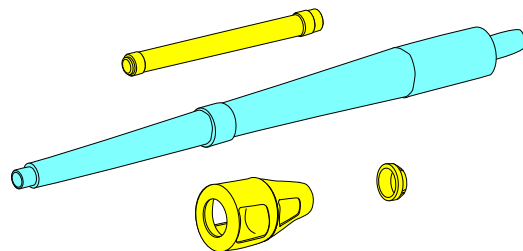

German 105 mm L/28 Barrel with muzzle brake for LeFH 18M/2 & Wespe Sd.Kfz.124

Lufa do niemieckiej haubicy LeFH 18M & "Wespe"
1/72 scale update

ABER® 72 L-55

WWW.ABER.NET.PL

Made in Poland © 2012

WARNING

Any unauthorized copying, producing and reproducing of ABER company products, or any part thereof, is strictly prohibited and any such action establishes liability for a civil action and may give rise to criminal prosecution.

OSTRZEŻENIE

Jakiegokolwiek kopiowanie, produkowanie i reprodukcja wyrobów firmy ABER bez zezwolenia, w całości lub części jest surowo zabronione. Powyższe działania powodują powstanie odpowiedzialności cywilnej oraz mogą spowodować wszczęcie postępowania karnego.

Use Cyanoacryl glue
(Kleić klejami
cyjanoakrylowymi)

Scour metal parts before using
(Odtłuścić metalowe części
przed użyciem)