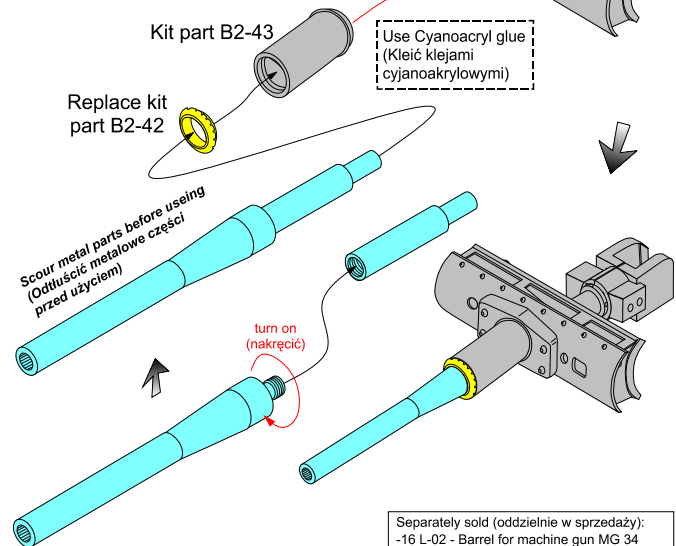

German 50 mm KwK 38 L/42 Barrel for Pz.Kpfw.III, Ausf.G,H, J (early)

Lufa do czołgu Panzer III G,H,J wczesny

ABER® 16 L-21

WWW.ABER.NET.PL

Made in Poland © 2022

WARNING

OSTRZEŻENIE

Das Werk model (Takom)