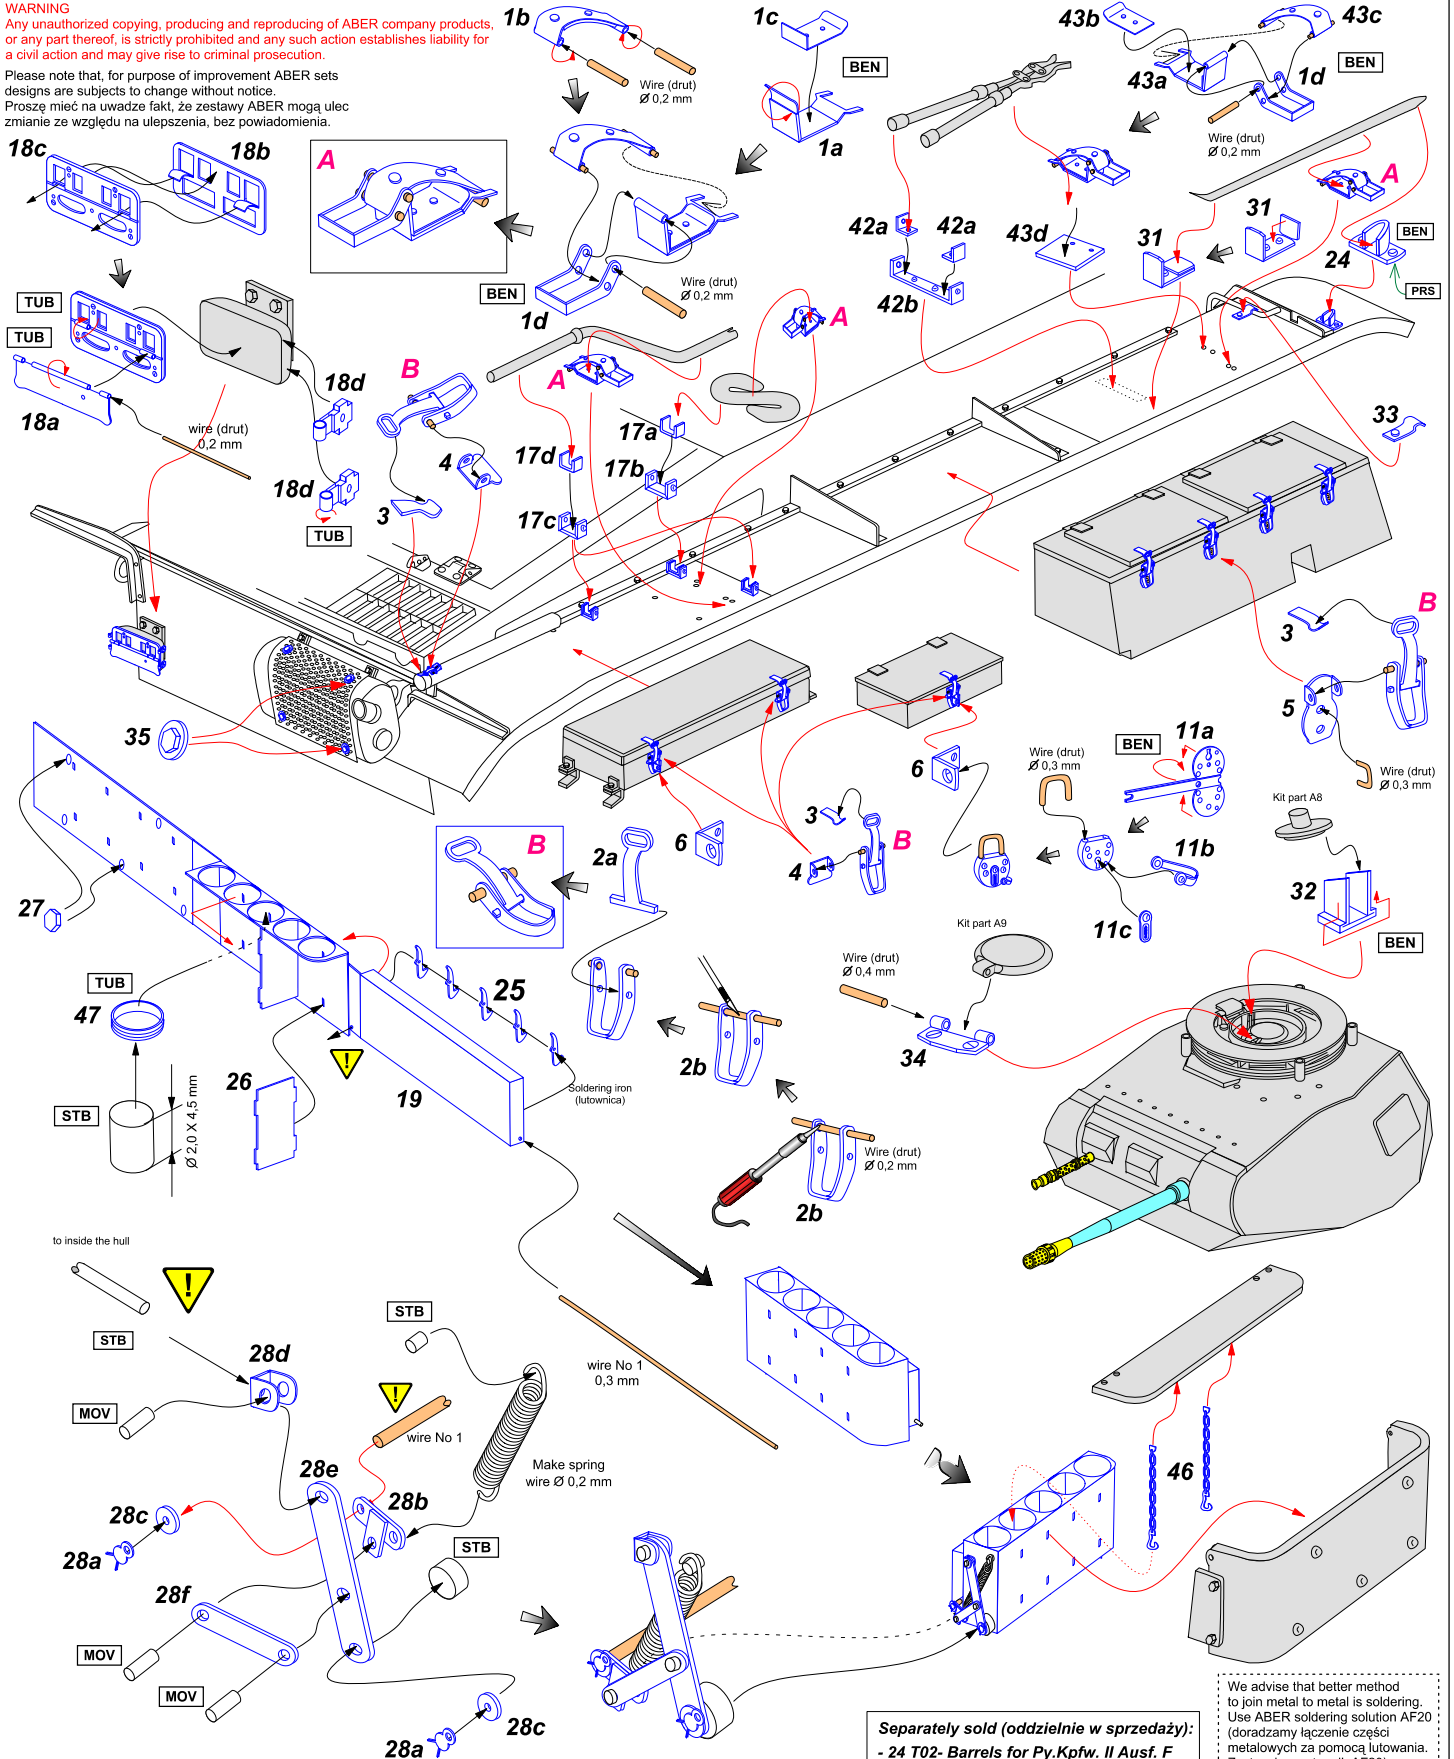

WARNING

Separately sold (oddzielnie w sprzedaży):
- 24 T02- Barrels for Py.Kpfw. II Ausf. F

We advise that better method to join metal to metal is soldering. Use ABER soldering solution AF20 (doradzamy łączenie części metalowych za pomocą lutowni. Zastosuj nasz topnik AF20)