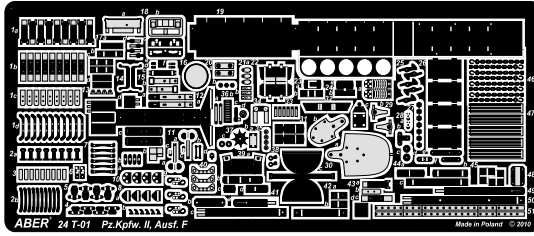

Pz.Kpfw. II, Ausf. F

1/24 scale update for Asuka/Tasca model

ABER® 24 T01

WWW.ABER.NET.PL

Made in Poland © 2010