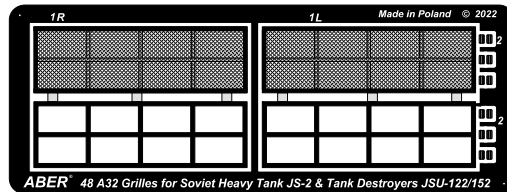

Grilles for Soviet Heavy Tank JS-2 or Tank Destroyers JSU-122/152

Siatki do IS-2 lub ISU-122 lub ISU-152

1/48 scale update for Tamiya models

ABER

48 A32

WWW.ABER.NET.PL

Made in Poland © 2023

WARNING

OSTRZEŻENIE

Jakiekolwiek kopiowanie, produkowanie i reprodukcja wyrobów firmy ABER bez zezwolenia, w całości lub części jest surowo zabronione. Powyższe działania powodują powstanie odpowiedzialności cywilnej oraz mogą spowodować wszczęcie postępowania karnego.

Please note that, for purpose of improvement ABER sets designs are subjects to change without notice.

Proszę mieć na uwadze fakt, że zestawy ABER mogą ulec zmianie ze względu na ulepszenia, bez powiadomienia.

Separately sold (oddzielnie w sprzedaży):
-48 051 Soviet Heavy Tank JS-2 Vol.1- Basic set
-48 L-40 Russian 122 mm D-25T tank Barrel for JS-2

Use Cyanoacryl glue
(Kleić klejami
cyjanoakrylowymi)

We advise that better method to join metal to metal is soldering. Use ABER soldering solution AF20 (doradzamy łączenie części metalowych za pomocą lutownia. Zastosuj nasz topnik AF20)