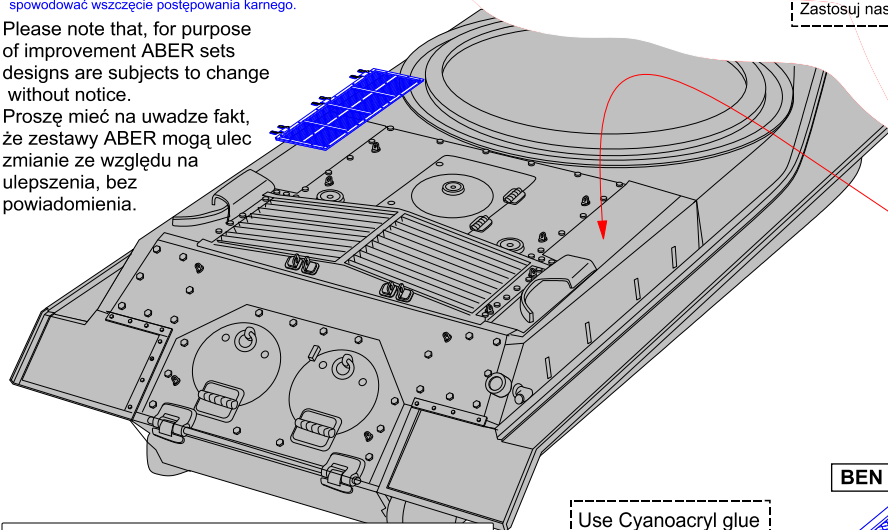

Grilles for Soviet Heavy Tank JS-2 or Tank Destroyers JSU-122/152

Siatki do IS-2 lub ISU-122 lub ISU-152

1/48 scale update for Tamiya models

ABER

48 A32

WWW.ABER.NET.PL

Made in Poland © 2023

WARNING

OSTRZEŻENIE

Jakiekolwiek kopiowanie, produkowanie i reprodukcja wyrobów firmy ABER bez zezwolenia, w całości lub części jest surowo zabronione. Powyższe działania powodują powstanie odpowiedzialności cywilnej oraz mogą spowodować wszczęcie postępowania karnego.

Please note that, for purpose of improvement ABER sets designs are subjects to change without notice.

Proszę mieć na uwadze fakt, że zestawy ABER mogą ulec zmianie ze względu na ulepszenia, bez powiadomienia.

Separately sold (oddzielnie w sprzedaży):
-48 051 Soviet Heavy Tank JS-2 Vol.1- Basic set
-48 L-40 Russian 122 mm D-25T tank Barrel for JS-2

Use Cyanoacryl glue
(Kleić klejami
cyjanoakrylowymi)