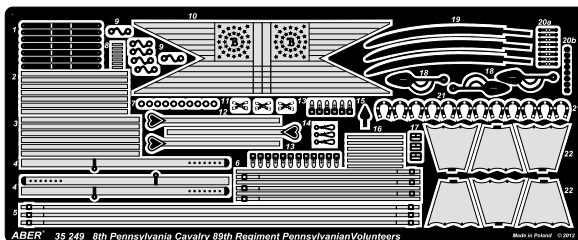

8th Pennsylvania Cavalry 89th Regiment Pennsylvanian Volunteers

Amerykańska kawaleria

1/35 scale update for Master Box model

ABER® 35 249

WWW.ABER.NET.PL

Made in Poland © 2013

We advise that better method to join metal to metal is soldering.
Use ABER soldering solution AF20 (doradzamy łączenie części metalowych za pomocą lutownia. Zastosuj nasz topnik AF20)