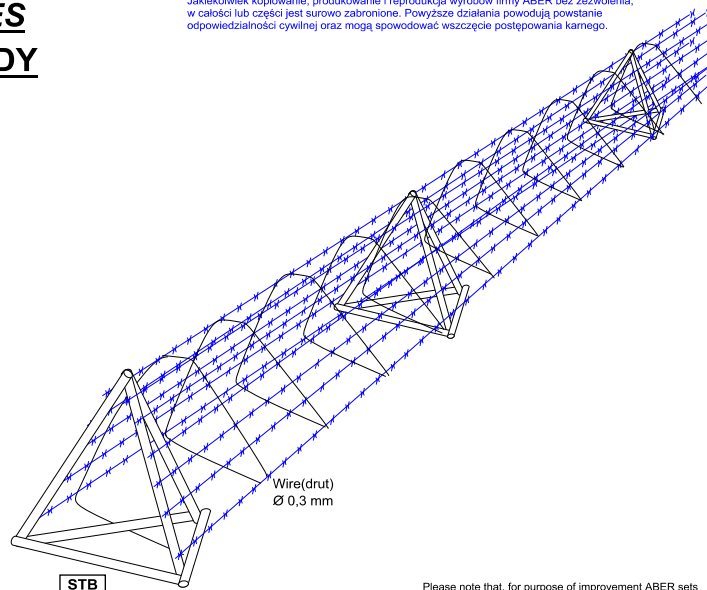

WARNING

EXAMPLES PRZYKŁADY

OSTRZEŻENIE