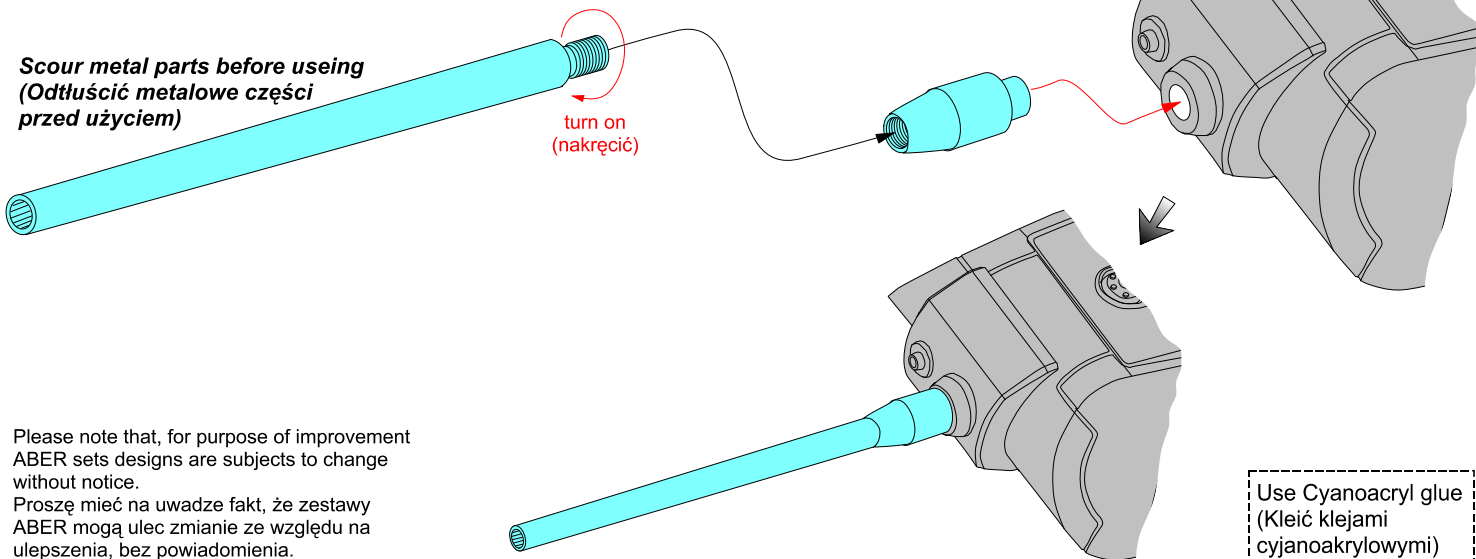

OSTRZEŻENIE

Jakiegokolwiek kopiowanie, produkowanie i reprodukcja wyrobów firmy ABER bez zezwolenia, w całości lub części jest surowo zabronione. Powyższe działania powodują powstanie odpowiedzialności cywilnej oraz mogą spowodować wszczęcie postępowania karnego.

Scour metal parts before using
(Odtłuścić metalowe części
przed użyciem)

turn on
(nakręcić)