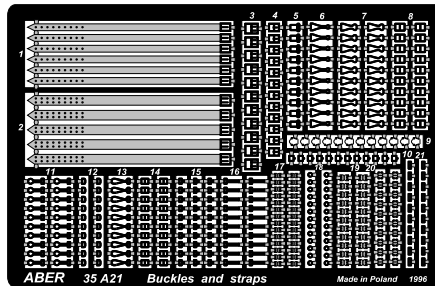

Buckles and straps

(Klamerki do pasków, sprzączki)

1/35 scale update

ABER®

35 A21

WWW.ABER.NET.PL

Made in Poland © 1996