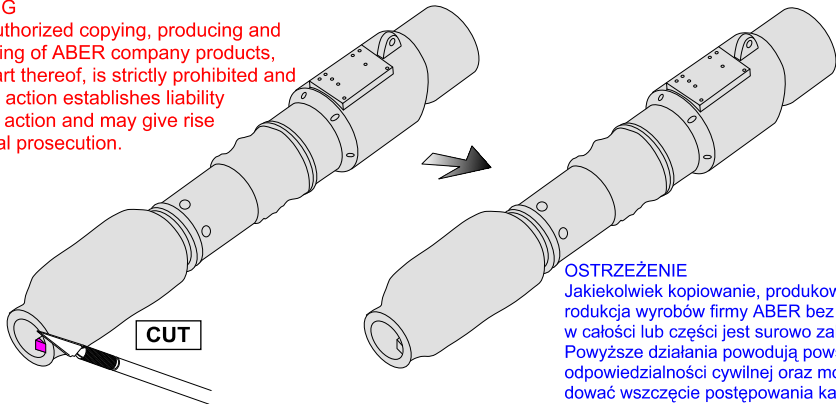

German 120 mm smoothbore twogun barrels for VT 1-2 prototype tank

Lufy do prototypowego niemieckiego czołgu VT 1-2
1/35 scale update fit to TAKOM model

ABER® **35 L-328**

WWW.ABER.NET.PL Made in Poland © 2023

WARNING

Any unauthorized copying, producing and reproducing of ABER company products, or any part thereof, is strictly prohibited and any such action establishes liability for a civil action and may give rise to criminal prosecution.

OSTRZEŻENIE

Jakiegokolwiek kopiowanie, produkowanie i reprodukcja wyrobów firmy ABER bez zezwolenia, w całości lub części jest surowo zabronione. Powyższe działania powodują powstanie odpowiedzialności cywilnej oraz mogą spowodować wszczęcie postępowania karnego.