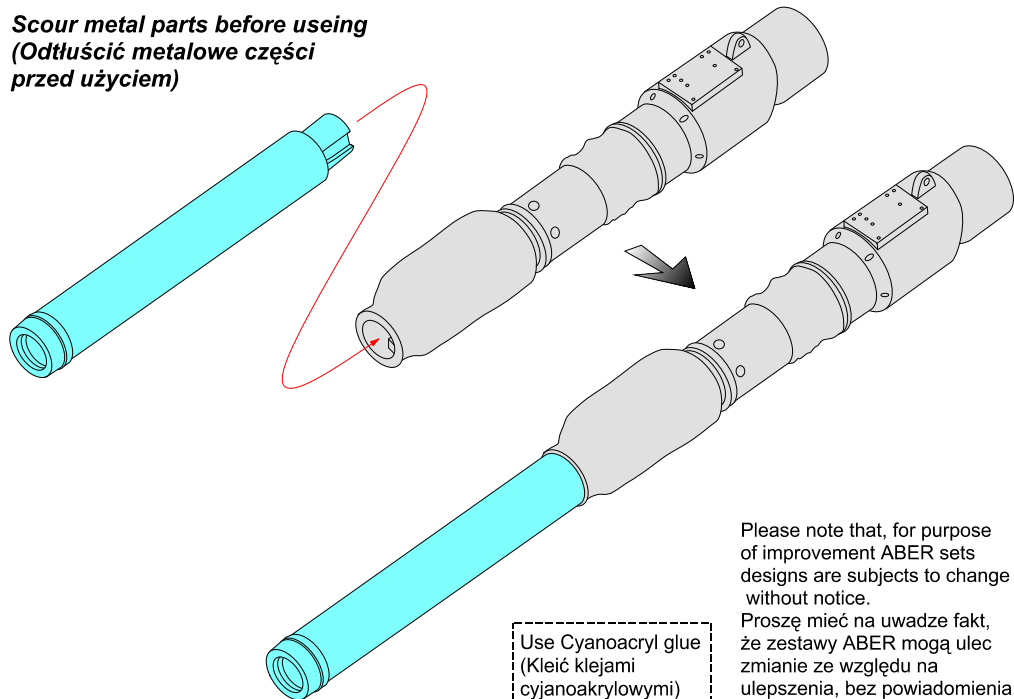

Scour metal parts before using
(Odtłuścić metalowe części
przed użyciem)