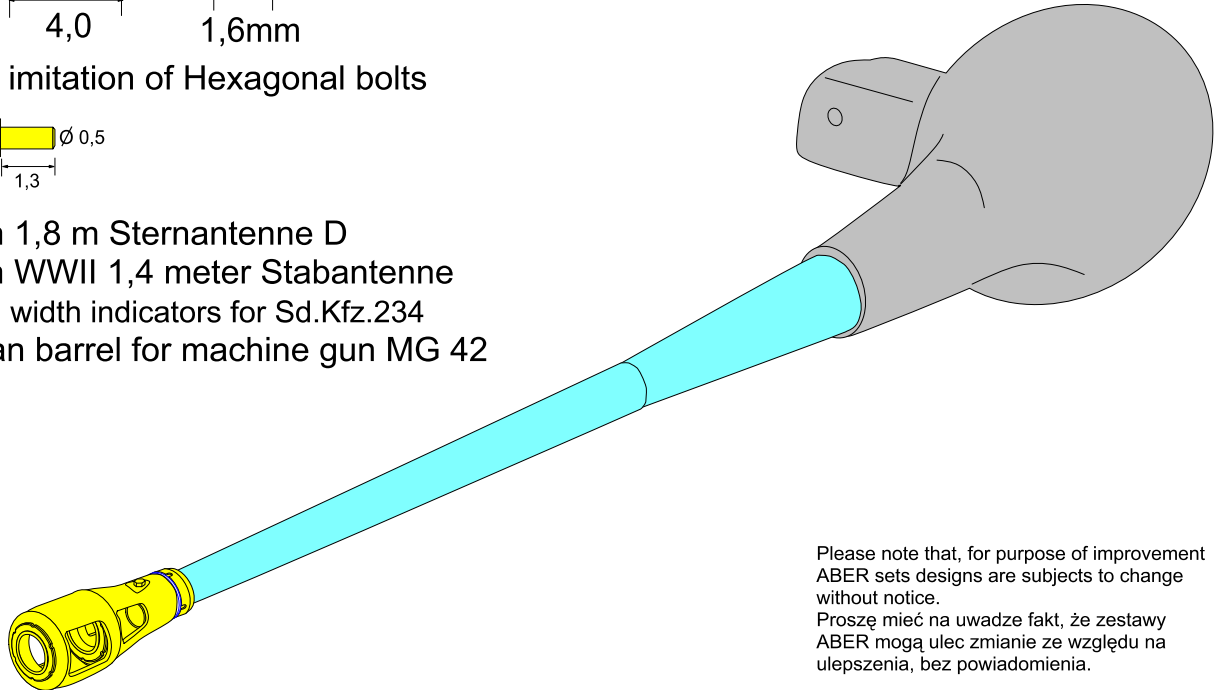

- 16 115 - Turned imitation of Hexagonal bolts

- 16 157 -German 1,8 m Sternantenne D
- 16 159 -German WWII 1,4 meter Stabantenne
- 16 210 - German width indicators for Sd.Kfz.234
- 16 L-28 - German barrel for machine gun MG 42