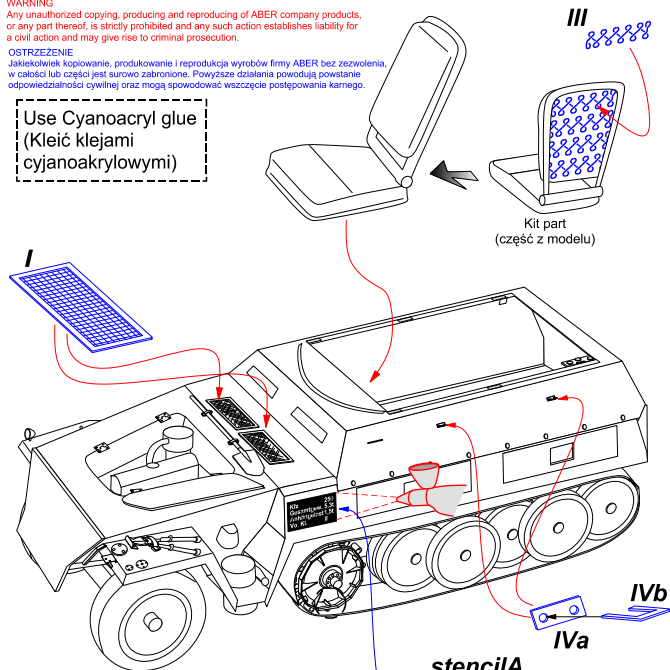

WARNING

OSTRZEŻENIE

Use Cyanoacryl glue
(Kleić klejami
cyjanoakrylowymi)

stencil A

Kfz. 250
Gesamtgew. 5,3t
Anhängelast 1,5t
Vo. Kl. II

Please note that, for purpose of improvement ABER sets designs are subjects to change without notice.
Proszę mieć na uwadze fakt, że zestawy ABER mogą ulec zmianie ze względu na ulepszenia, bez powiadomienia.