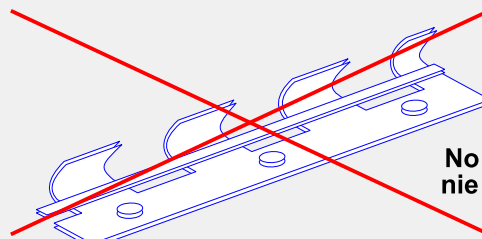

If the teeth are too wide, trim them a little with a sharp modeling knife or fine sandpaper

Jeśli zęby są za szerokie to należy je troszeczkę podciąć za pomocą ostrego modelarskiego noża lub zeszlifować za pomocą drobnego papieru ściernego